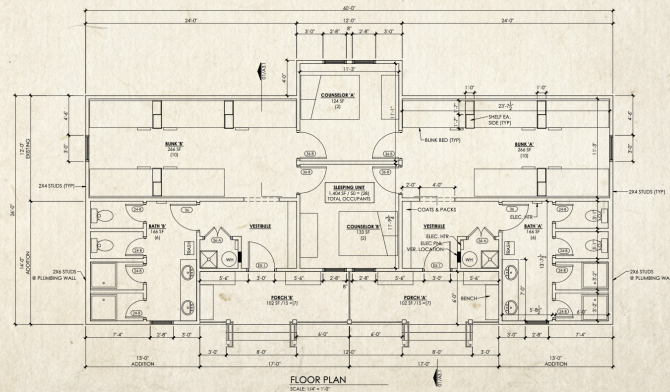

CABIN CAMPING JUST GOT *better*

TAKE A LOOK AT OUR *NEW* CABIN MODEL

Crisp and clean, fresh and new, Rapidan's newest cabin offers a cozy cabin experience with modern heating and cooling, a private bath area, comfortable beds, easy bunk access, and beautiful wood features that enhance the natural aesthetic and overall experience.

NEW CABIN BLUEPRINTS have been created to update the seven remaining cabins at camp! These new blueprints will allow construction using the old foundation of each cabin...saving a *lot* of money!

Every dollar given is one dollar closer to fulfilling our goal to expand the ministry at Rapidan Baptist Camp.